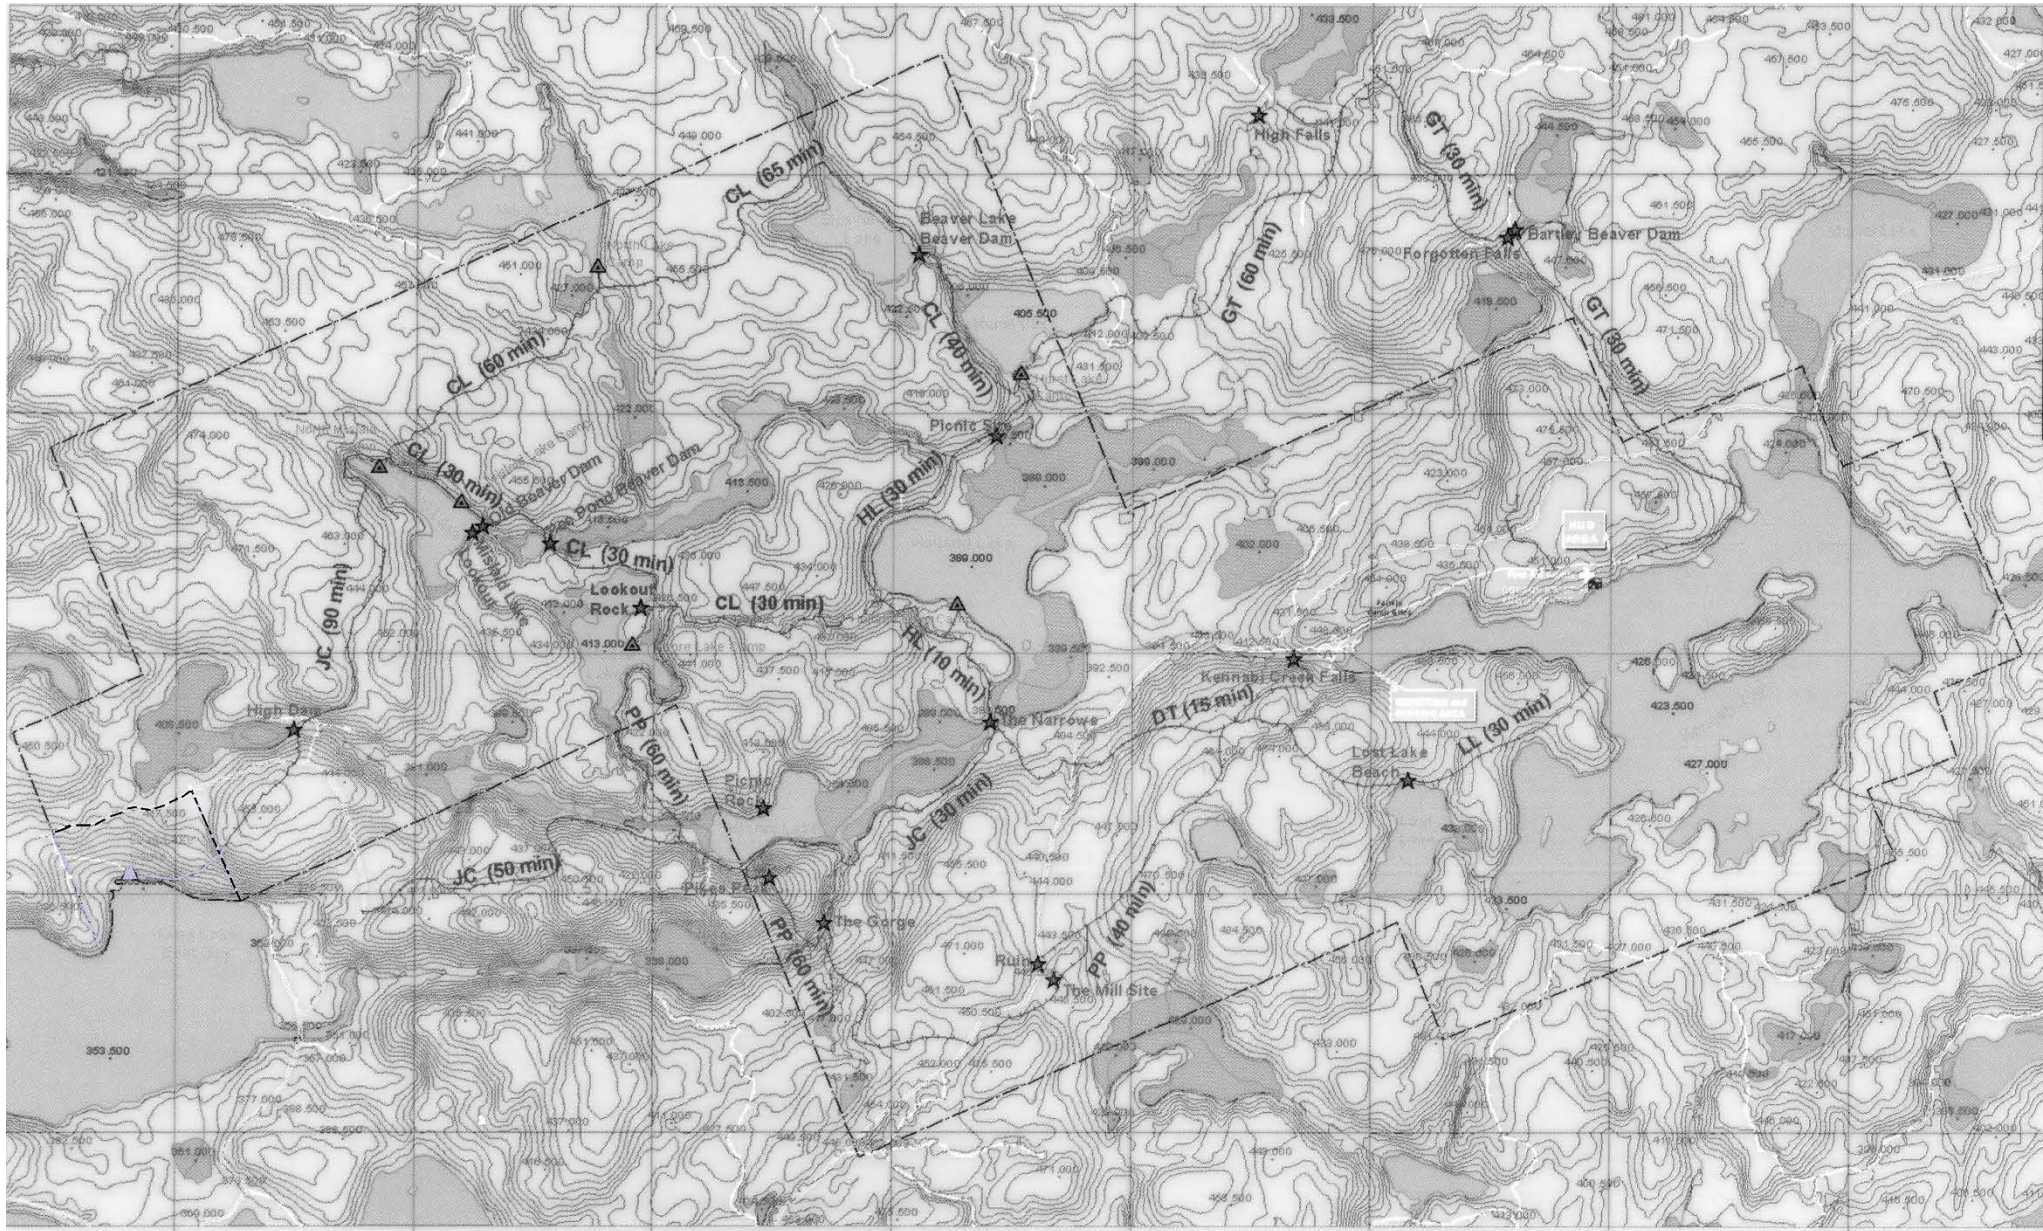

HALIBURTON SCOUT RESERVE TRAILS AND OUTPOST CAMPSITES

Scale: 1:25000
Property boundaries are approximate

Trails :	CL = Cooper's Loop	HL = Hurst Lake Trail	LL = Lost Lake Trail
	DT = Dobson Trail	JC = J.C. Moore Trail	PP = Pike's Peak Trail
	GT = Gibson Trail		